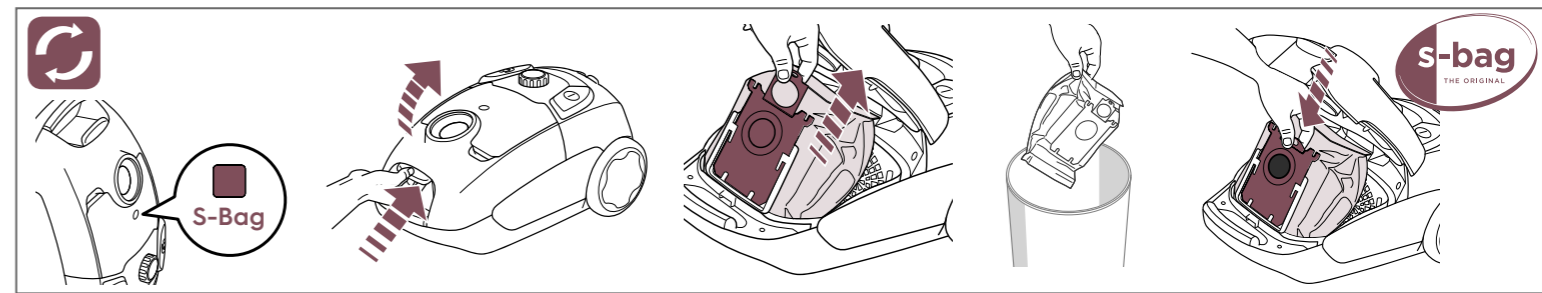

Recommended nozzle |
Empfohlene Düse |
Brosse recommandée |
Препоръчителна дюза |
Anbefalet mundstykke |
Cepillo recomendado |
Broquet recomanat |
Escova recomendada |
Συνιστώμενο ακροφύσιο |
Spazzola consigliata |
Aanbevolen mondstuk |